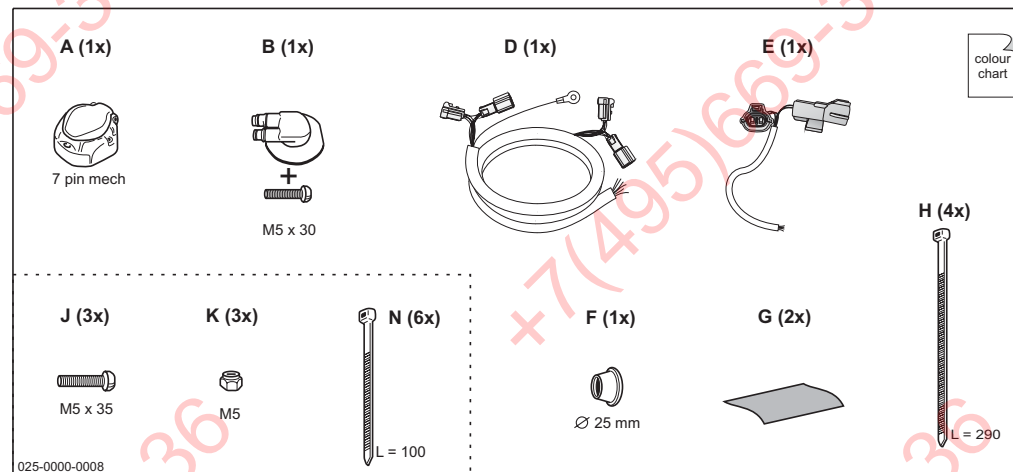

729431: Mitsubishi Outlander, Citroën C-crosser, Peugeot 4007, 03/2007 -