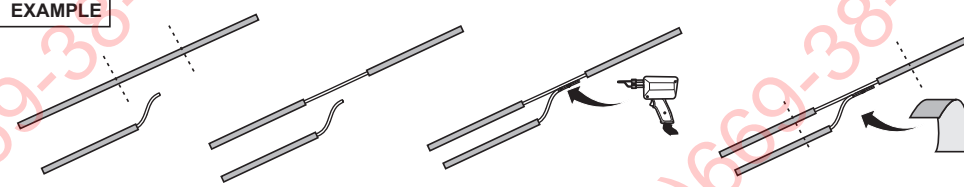

Ø 5,5 mm

6

COLOUR CHART G

7

8

9

10

EXAMPLE

11

Tail light
Grey/white
pin1 - pin5

7

8

12

TEST ← ⏪ ⏩ ⏹ ⏸ ⏹ ⏸ ⏹ ⏸

13

Tester lamp