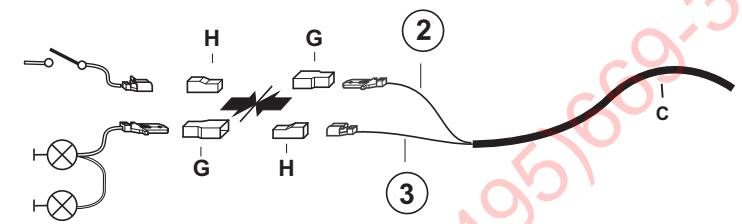

Ø 5,5 mm

6

COLOUR CHART G

7

8

9

10

EXAMPLE

11

Tail light
Grey/white
pin1 - pin5

7

8

12

TEST ← ⏪ ⏩ ⏹ ⏸ ⏹ ⏸ ⏹ ⏸

13

Tester lamp