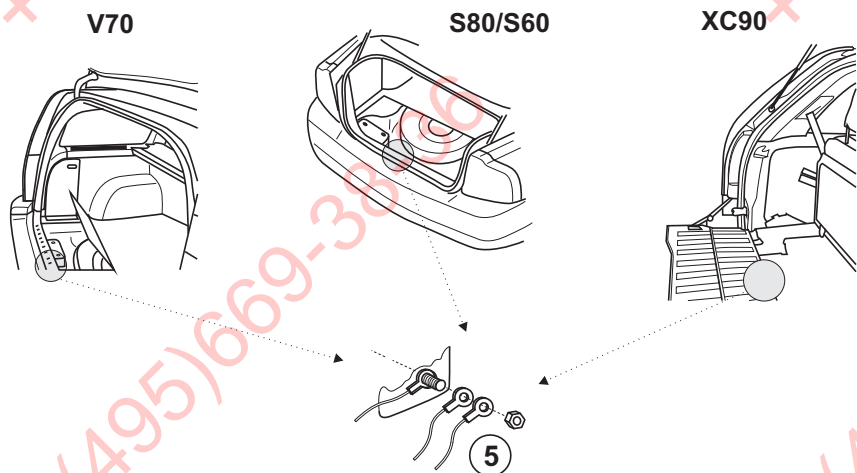

Ø 5,5 mm

6

COLOUR CHART G

7

8

9

10

EXAMPLE

11

Tail light
Grey/white
pin1 - pin5

7

8

12

TEST ← ⏪ ⏩ ⏹ ⏸ ⏹ ⏸ ⏹ ⏸

13

Tester lamp