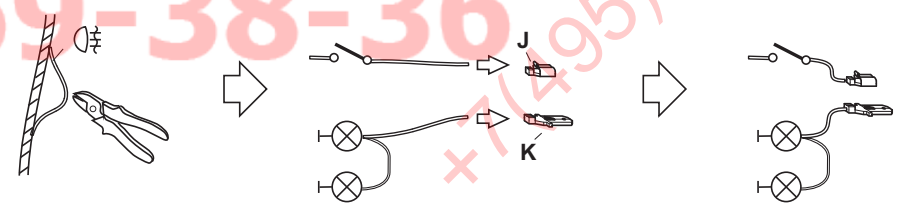

Ø 5,5 mm

6

COLOUR CHART G

7

8

9

10

EXAMPLE

11

Tail light
Grey/white
pin1 - pin5

7

8

12

TEST ← ⏪ ⏩ ⏹ ⏸ ⏹ ⏸ ⏹ ⏸

13

Tester lamp