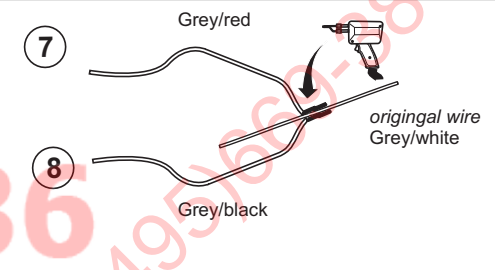

Ø 5,5 mm

6

COLOUR CHART G

7

8

9

10

EXAMPLE

11

Tail light
Grey/white
pin1 - pin5

7

8

12

TEST ← ⏪ ⏩ ⏹ ⏸ ⏹ ⏸ ⏹ ⏸

13

Tester lamp