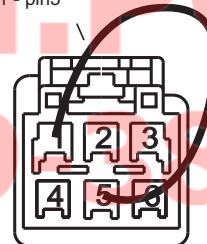

ROUTING

**WORKSHOP
MANUAL**

1 V70 / XC90

2 V70 / XC90

3 S80/S60

4 S80/S60

5

ATTENTION

Ø 5,5 mm

6

COLOUR CHART G

7

8

9

10

EXAMPLE

11

Tail light
Grey/white
pin1 - pin5

7

8

12

TEST ← ⏪ ⏩ ⏹ ⏸ ⏹ ⏸ ⏹ ⏸

13

Tester lamp