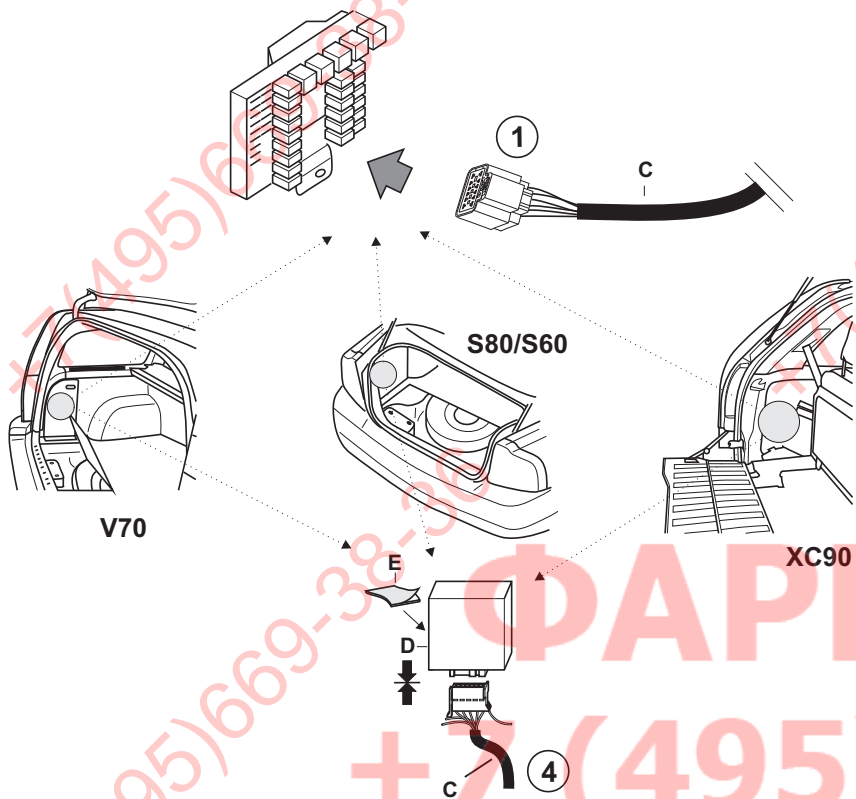

ROUTING

**WORKSHOP
MANUAL**

1 V70 / XC90

2 V70 / XC90

3 S80/S60

4 S80/S60

5

ATTENTION

Ø 5,5 mm

6

COLOUR CHART G

7

8

9

10

EXAMPLE

11

Tail light
Grey/white
pin1 - pin5

7

8

12

TEST ← ⏪ ⏩ ⏹ ⏸ ⏹ ⏸ ⏹ ⏸

13

Tester lamp