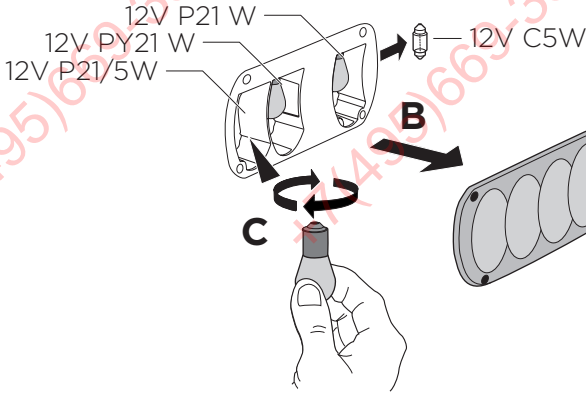

9904

3. Bremsleuchte 13-pin
3rd Brake-light 13-pin

Thule One-Key System

- 544 x4
- 596 x6
- 588 x8
- 452 x12

i

926: 13-pin

927: 7-pin