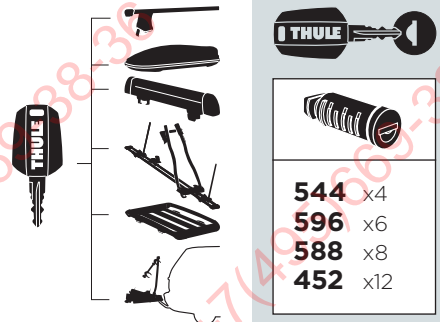

Thule One-Key System