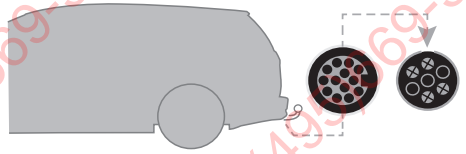

9906

7-zu-13 pol Adapter
7-to-13 pin Adapter

9907

13-zu-7 pol Adapter
13-to-7 pin Adapter

9261

Vierte Fahrrad Adapter
4th Bike Adapter

9241

Ersatzrad Adapter
Spare Wheel Adapter

9762

Neutrales kennzeichen
Temporary registration plate

9904

3. Bremsleuchte 13-pin
3rd Brake-light 13-pin

Thule One-Key System

- 544 x4
- 596 x6
- 588 x8
- 452 x12