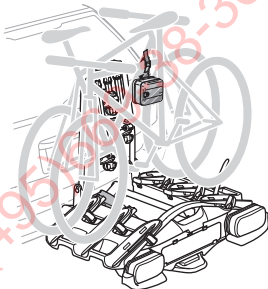

9904

3. Bremsleuchte 13-pin
3rd Brake-light 13-pin