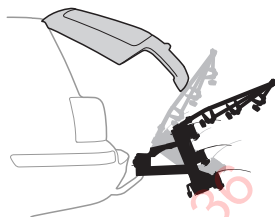

EN Adjustment	DK Justering	UK Регулювання	EL Ρύθμιση
DE Afstelling	NE Justering	BG Регулиране	TR Ayarlama
FR Réglage	FI Säätäminen	CS Nastavení	AR ضبط
NL aanpassing	ET Reguleerimine	SK Nastavenie	HE כוון
IT Regolazione	LV Regulēšana	SL Nastavitev	ZH 調整
ES Ajuste	LT Reguliavimas	HR/BiH Podešenje	JA 調整
PT Ajuste	PL Regulacja	RO Reglare	KO 조정
SV Justering	RU Регулировка	HU Beállítás	TH การปรับ