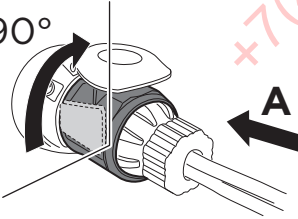

Rahmenadapter
Bike Frame Adapter

Carbon
Frame

9

Not ok

ok

B 90°

i

Thule Heat Shield
1500052291