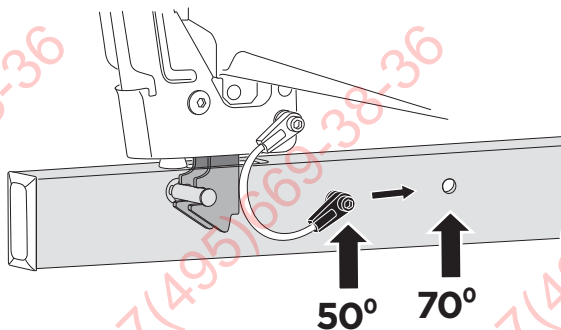

EN Adjustment	DK Justering	UK Регулювання	EL Ρύθμιση
DE Afstelling	NE Justering	BG Регулиране	TR Ayarlama
FR Réglage	FI Säätäminen	CS Nastavení	AR ضبط
NL aanpassing	ET Reguleerimine	SK Nastavenie	HE כוון
IT Regolazione	LV Regulēšana	SL Nastavitev	ZH 調整
ES Ajuste	LT Reguliavimas	HR/BiH Podešenje	JA 調整
PT Ajuste	PL Regulacja	RO Reglare	KO 조정
SV Justering	RU Регулировка	HU Beállítás	TH การปรับ