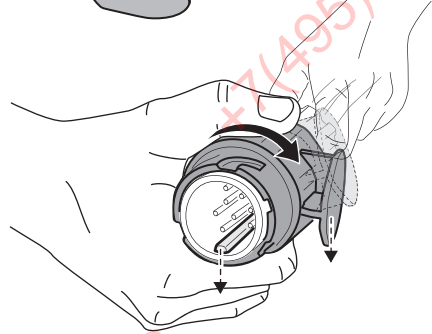

Rahmenadapter
Bike Frame Adapter

Carbon
Frame

9

Not ok

ok

B 90°

i

Thule Heat Shield
1500052291