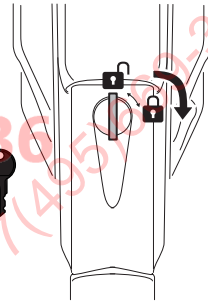

Rahmenadapter
Bike Frame Adapter

Carbon
Frame

9

Not ok

ok

B 90°

i

Thule Heat Shield
1500052291