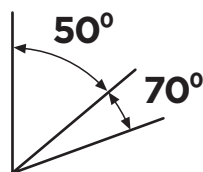

EN Adjustment	DK Justering	UK Регулювання	EL Ρύθμιση
DE Afstelling	NE Justering	BG Регулиране	TR Ayarlama
FR Réglage	FI Säätäminen	CS Nastavení	AR ضبط
NL aanpassing	ET Reguleerimine	SK Nastavenie	HE כוון
IT Regolazione	LV Regulēšana	SL Nastavitev	ZH 調整
ES Ajuste	LT Reguliavimas	HR/BiH Podešenje	JA 調整
PT Ajuste	PL Regulacja	RO Reglare	KO 조정
SV Justering	RU Регулировка	HU Beállítás	TH การปรับ