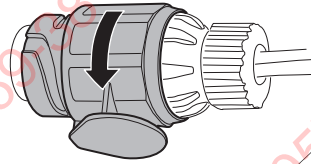

Rahmenadapter
Bike Frame Adapter

Carbon
Frame

9

Not ok

ok

B 90°

i

Thule Heat Shield
1500052291