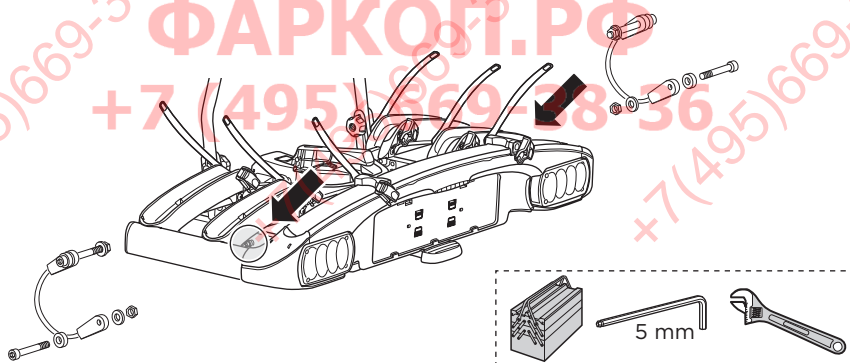

EN Adjustment	DK Justering	UK Регулювання	EL Ρύθμιση
DE Afstelling	NE Justering	BG Регулиране	TR Ayarlama
FR Réglage	FI Säätäminen	CS Nastavení	AR ضبط
NL aanpassing	ET Reguleerimine	SK Nastavenie	HE כוון
IT Regolazione	LV Regulēšana	SL Nastavitev	ZH 調整
ES Ajuste	LT Reguliavimas	HR/BiH Podešenje	JA 調整
PT Ajuste	PL Regulacja	RO Reglare	KO 조정
SV Justering	RU Регулировка	HU Beállítás	TH การปรับ