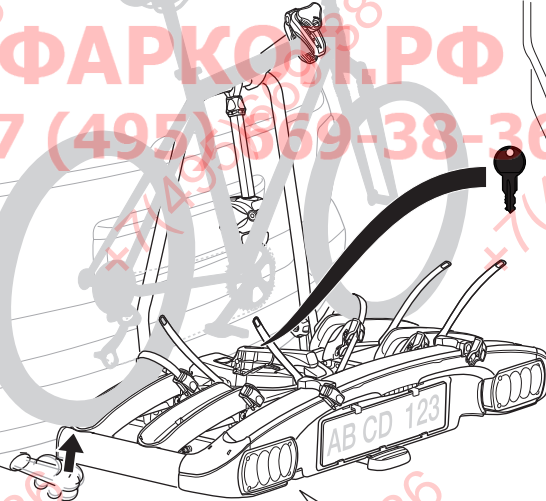

Rahmenadapter
Bike Frame Adapter

Carbon
Frame

9

Not ok

ok

B 90°

i

Thule Heat Shield
1500052291