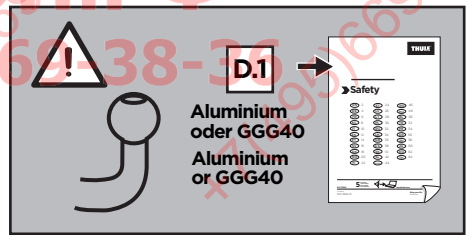

# ➤ Instructions

 = MAX  
20 kg

 = 12kg

 = MAX  
45kg

950300

C.20141015  
501-7271-03

Bring your life  
thule.com

**Stützlast beachten**  
**Note towball capacity**