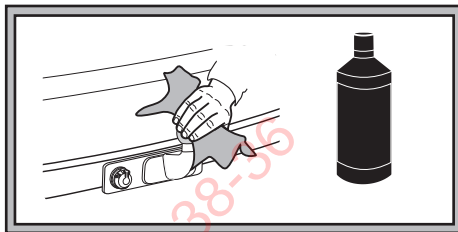

# ➤ Instructions

 = MAX  
20 kg

 = 12kg

 = MAX  
45kg

950300

C.20141015  
501-7271-03

Bring your life  
thule.com

**Stützlast beachten**  
**Note towball capacity**