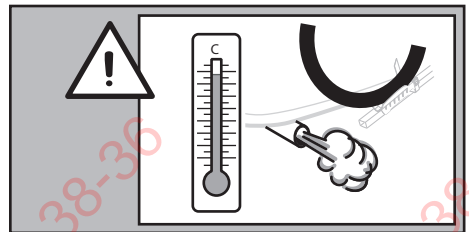

# ➤ Instructions

 = MAX  
20 kg

 = 12kg

 = MAX  
45kg

950300

C.20141015  
501-7271-03

Bring your life  
thule.com

**Stützlast beachten**  
**Note towball capacity**