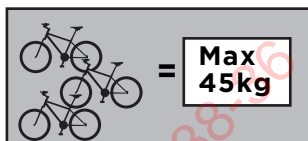

# ➤ Instructions

 = MAX  
20 kg

 = 12kg

 = MAX  
45kg

950300

C.20141015  
501-7271-03

Bring your life  
thule.com

**Stützlast beachten**  
**Note towball capacity**