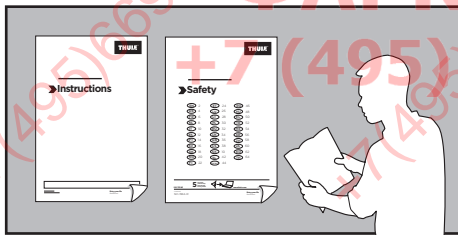

# ➤ Instructions

 = MAX  
20 kg

 = 12kg

 = MAX  
45kg

950300

C.20141015  
501-7271-03

Bring your life  
thule.com

**Stützlast beachten**  
**Note towball capacity**