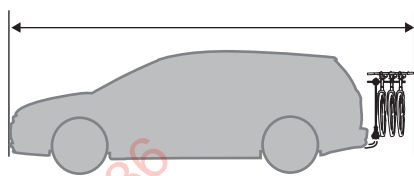

976 Light board

9761 Light board adapter