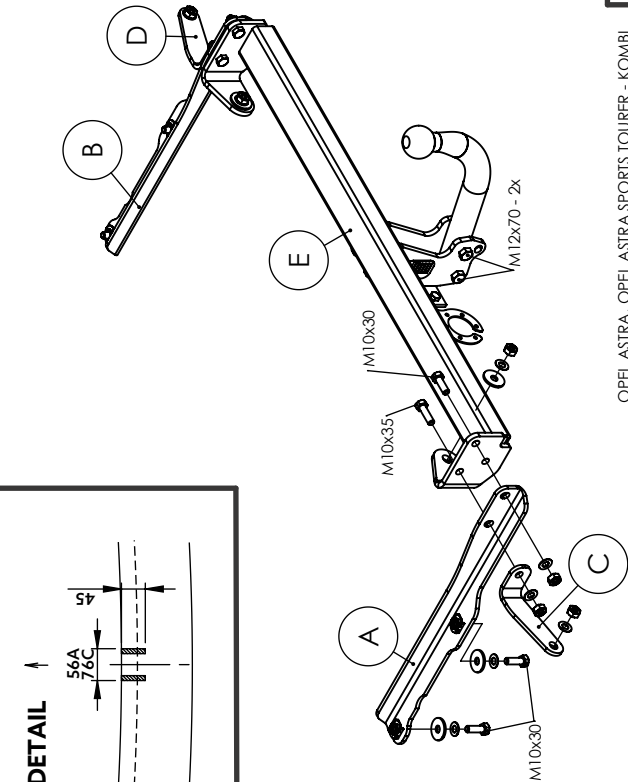

Opel Astra Sport Tourer, kombi  
Opel Astra J, 4dv

2010 - 2016  
2012 -

e27 | 01 0496

$$D = \frac{\text{MAX kg} \times \text{MAX kg}}{\text{MAX kg} + \text{MAX kg}} \times 0,00981$$

$$D = 9,17 \text{ kN}$$

P8 - 1x  
PR14 - 1x  
PP10 - 12x  
PP12 - 2x (A, I)  
PP12 - 4x (C)

P10 - 6x  
SM8 - 1x  
M10 - 8x  
M12 - 2x (A, I)

M8x40 - 1x  
M10x30 - 6x  
M10x35 - 2x (A)  
M12x90 - 2x (I)  
M12x19 - 4x (C)

DETAIL

A