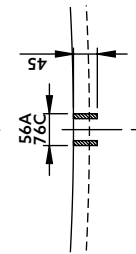

Opel Astra Sport Tourer, kombi  
Opel Astra J, 4dv

2010 - 2016  
2012 -

e27 | 01 0496

$$D = \frac{\text{MAX kg} \times \text{MAX kg}}{\text{MAX kg} + \text{MAX kg}} \times 0,00981$$

$$D = 9,17 \text{ kN}$$

P8 - 1x  
PR14 - 1x  
PP10 - 12x  
PP12 - 2x (A, I)  
PP12 - 4x (C)

P10 - 6x  
SM8 - 1x  
M10 - 8x  
M12 - 2x (A, I)

M8x40 - 1x  
M10x30 - 6x  
M10x35 - 2x (A)  
M12x90 - 2x (I)  
M12x19 - 4x (C)

DETAIL

A