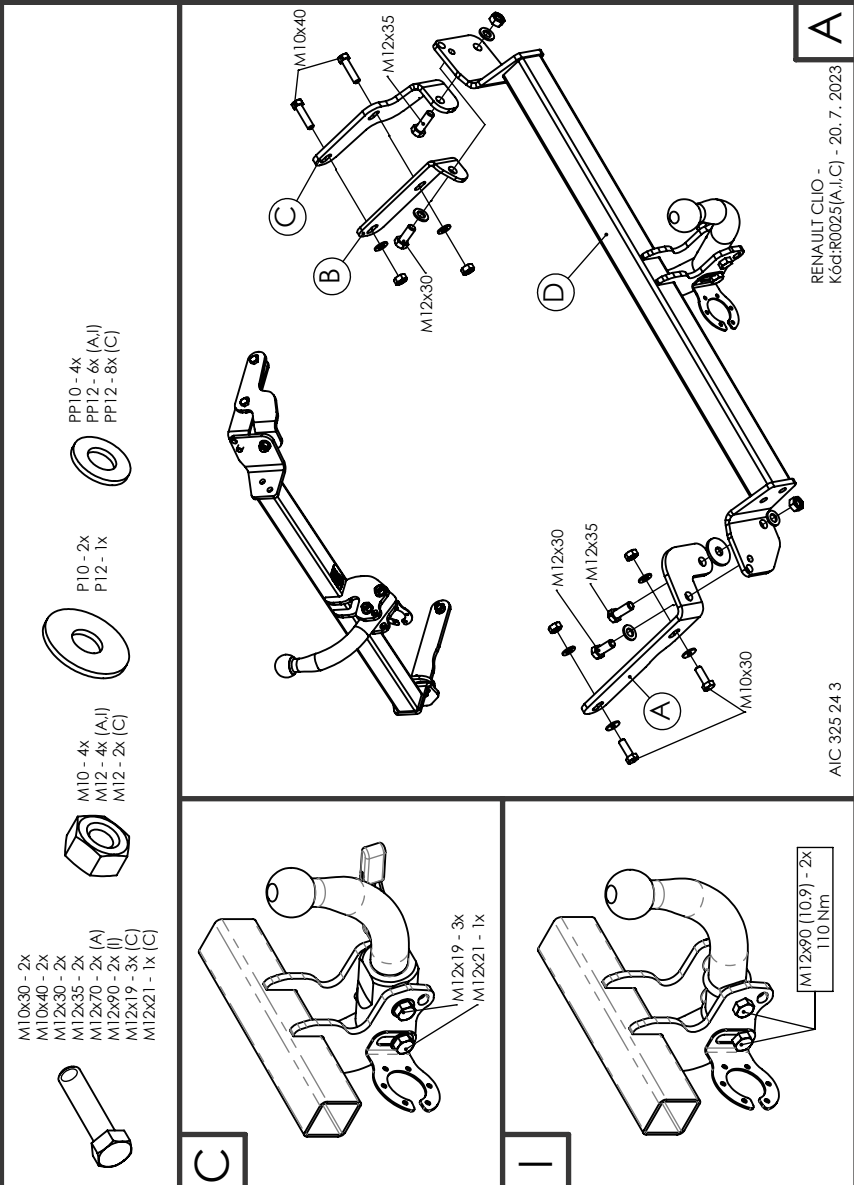

 **RENAULT Clio, htb.**
RENAULT Clio II, htb.

 **1998 - 2005**
2005 - 2012

e27 | **00 0272**

$$D = \frac{\text{MAX kg} \times \text{MAX kg}}{\text{MAX kg} + \text{MAX kg}} \times 0,00981$$

- M10x30 - 2x
- M10x40 - 2x
- M12x30 - 2x
- M12x35 - 2x
- M12x70 - 2x (A)
- M12x90 - 2x (I)
- M12x19 - 3x (C)
- M12x21 - 1x (C)
- PP10 - 4x
- PP12 - 6x (A,I)
- PP12 - 8x (C)
- P10 - 2x
- P12 - 1x
- M10 - 4x
- M12 - 4x (A,I)
- M12 - 2x (C)

Wrench and eye icons.

2

	M10x30 2x
	PP10 2x
	P10 2x
	M10 2x

17

Wrench and eye icons.

6

	M12x30 1x
	PP12 1x

Wrench and eye icons.

3

	M10x40 2x
	PP10 2x
	M10 2x

17

Wrench and eye icons.

7

	M12x35 1x
	PP12 1x
	M12 1x

19

Wrench and eye icons.

4

	M10x35 1x
	P12 1x

Wrench and eye icons.

8

Wrench and eye icons.

Location
Vlachy 142, 032 13 Vlachy

Phone
+ 421 44 55 93 434

Website
www.galia.sk