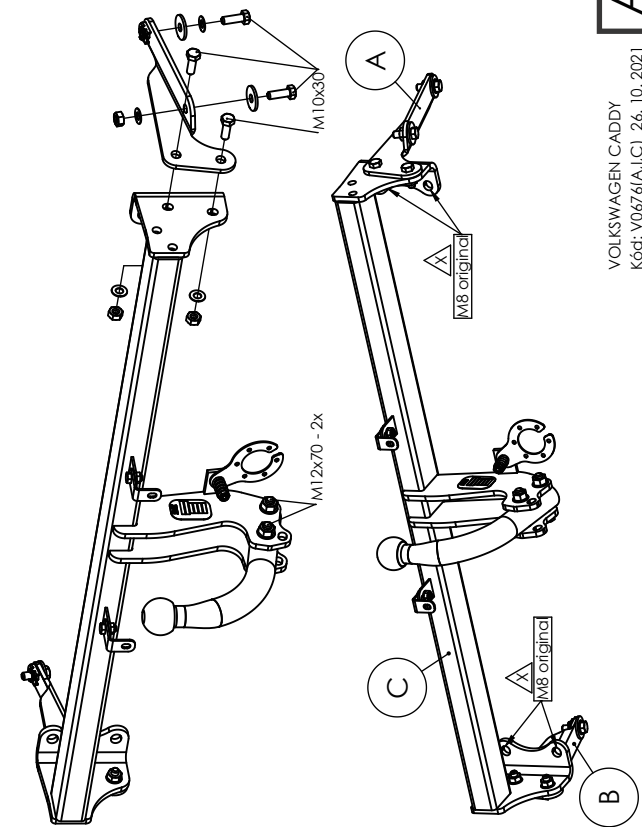

**VOLKSWAGEN
CADDY
VAN**

2004 - 2020

e27 | 01 0277

$$D = \frac{\text{MAX kg} \times \text{MAX kg}}{\text{MAX kg} + \text{MAX kg}} \times 0,00981$$

$$D = 9,62 \text{ kN}$$

- M8x40 - 1x
- M10x30 - 8x
- M12x70 - 2x (A)
- M12x90 - 2x (I)
- M12x19 - 4x (C)
- SMB - 1x
- M8 - 2x
- M10 - 6x
- M12 - 2x (A, I)
- M8 - 4x original (přívodné)
- P8 - 1x
- PP8 - 2x
- PP10 - 8x
- PP12 - 2x (A, I)
- PP12 - 4x (C)
- P10 - 4x
- PR14 - 1x

M8 4x

13

Wrench and screwdriver icon, Car icon

2

Wrench and screwdriver icon, Recycling bin icon

6

| | |
|--|-----------|
| | M10x30 4x |
| | PP10 4x |
| | M10 4x |

17

Wrench and screwdriver icon, Car icon

3

| | |
|--|-----------|
| | M10x30 2x |
| | PP10 2x |
| | P10 2x |
| | M10 2x |

17

Wrench and screwdriver icon, Car icon

7

Wrench and screwdriver icon, Eye icon

4

| | |
|--|-----------|
| | M10x30 2x |
| | PP10 2x |
| | P10 2x |

17

Wrench and screwdriver icon, Car icon