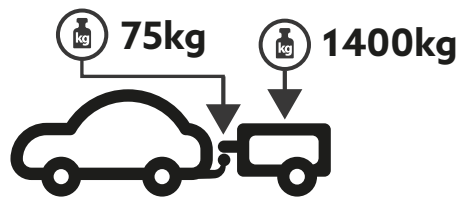

FORD Focus Mk1  
3dv, 5dv

1998 - 2004

E27

55R-01 0043 00

$$D = \frac{\text{MAX kg} \times \text{MAX kg}}{\text{MAX kg} + \text{MAX kg}} \times 0,00981$$

$$D = 7,63 \text{ kN}$$

- M10x30 - 4x
- M12x70 - 2x (A)
- M12x90 - 2x (I)
- M12x19 - 3x (C)
- M12x21 - 1x (C)
- M10x30
- M12 - 2x (A, I)
- M12 - 4x (C)
- PP10 - 4x
- PP12 - 2x (A, I)
- PP12 - 4x (C)
- P10 - 4x