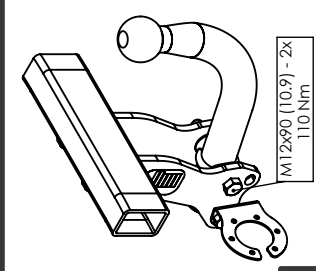

FORD
Fiesta
hatchback

2002 - 2008

e27 | 00 0273

$$D = \frac{\text{MAX kg} \times \text{MAX kg}}{\text{MAX kg} + \text{MAX kg}} \times 0,00981$$

$$D = 5,71 \text{ kN}$$

plastový nit - 2x
plastový rivet

P10 - 4x

PP10 - 4x
PP12 - 4x (A, I)
PP12 - 6x (C)

M12 - 2x (A, I)

M10x35 - 2x
M10x45 - 2x
M12x35 - 2x
M12x70 - 2x (A)
M12x90 - 2x (I)
M12x19 - 3x (C)
M12x21 - 1x (C)

A

FORD FIESTA
Kód: F0885(A, I, C) - 6. 7. 2022

AIC 400 12 4

C

I

Location
Vlachy 142, 032 13 Vlachy

Phone
+ 421 44 55 93 434

Website
www.galia.sk

Email
galia@galia.sk

Location
Vlachy 142, 032 13 Vlachy

Phone
+ 421 44 55 93 434

Website
www.galia.sk

Email
galia@galia.sk