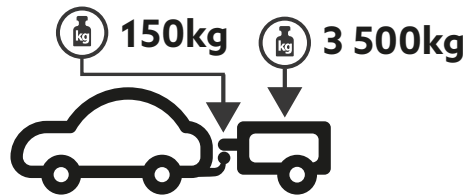

$$D = \frac{\text{MAX kg} \times \text{MAX kg}}{\text{MAX kg} + \text{MAX kg}} \times 0,00981$$

$$D = 17,17\text{kN}$$

PP12 - 18x (A-I)
PP12 - 20x (C)

M12 - 6x (A-I)
M12 - 4x (C)

M12x30 - 4x
M12x1,25x35 - 12x
M12x70 - 2x (A)
M12x90 - 3x (I)
M12x19 - 3x (C)
M12x21 - 1x (C)