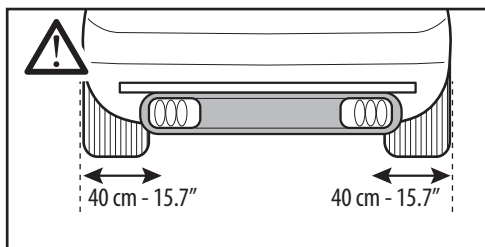

F.lli Menabò S.r.l.
Via 8 Marzo, 3
42025 Cavriago (RE), Italy
customercare@flli-menabo.it
www.menabocaraccessories.com

Product registration
IT) eu.menabocaraccessories.com/ita/product-support-ita
EN) eu.menabocaraccessories.com/eng/product-support-eng
DE) eu.menabocaraccessories.com/deu/product-support-deu
FR) eu.menabocaraccessories.com/fra/product-support-fra
ES) eu.menabocaraccessories.com/esp/product-support-esp

Cod. Istr.	Data
500014900000	04/12/2020

www.menabocaraccessories.com

Name _____

Surname _____

Email _____

Telephone _____

Serial number _____

Product name _____

Sign in