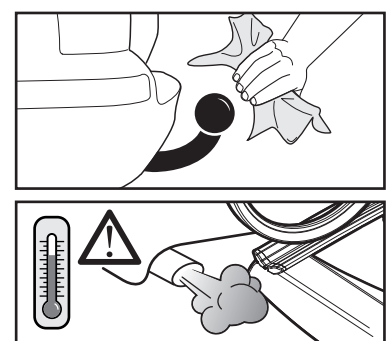

F.lli Menabò S.r.l.
Via 8 Marzo, 3
42025 Cavriago (RE), Italy
customercare@flli-menabo.it
www.menabocaraccessories.com

Product registration
IT) eu.menabocaraccessories.com/ita/product-support-ita
EN) eu.menabocaraccessories.com/eng/product-support-eng
DE) eu.menabocaraccessories.com/deu/product-support-deu
FR) eu.menabocaraccessories.com/fra/product-support-fra
ES) eu.menabocaraccessories.com/esp/product-support-esp

Cod. Istr.	Data
500014900000	04/12/2020

www.menabocaraccessories.com

Name _____

Surname _____

Email _____

Telephone _____

Serial number _____

Product name _____

Sign in