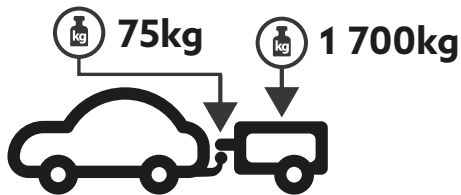

OPEL Zafira C
MPV

2011 - 2019

E27

55R-01 0084 00

$$D = \frac{\text{MAX kg} \times \text{MAX kg}}{\text{MAX kg} + \text{MAX kg}} \times 0,00981$$

$$D = 9,93 \text{ kN}$$

- M8x40 - 1x
- M10x30 - 4x
- M12x60 - 4x
- M12x70 - 2x (A)
- M12x90 - 2x (I)
- M12x19 - 4x (C)
- M8 - 1x
- PP10 - 8x
- PP12 - 6x (A, I)
- PP12 - 8x (C)
- SM8 - 1x
- M10 - 4x
- M12 - 6x (A, I)
- M12 - 4x (C)
- P10 - 4x
- PR14 - 1x