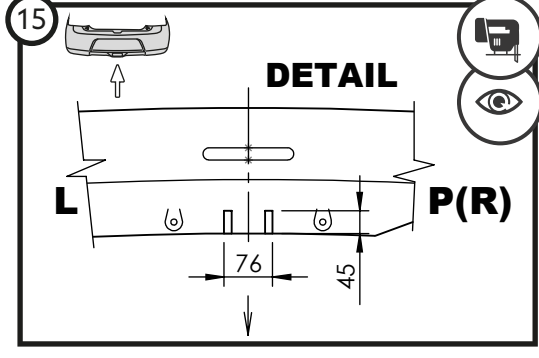

Location
Vlachy 142, 032 13 Vlachy

Phone
+ 421 44 55 93 434

Website
www.galia.sk

Email
galia@galia.sk

Location
Vlachy 142, 032 13 Vlachy

Phone
+ 421 44 55 93 434

Website
www.galia.sk

Email
galia@galia.sk