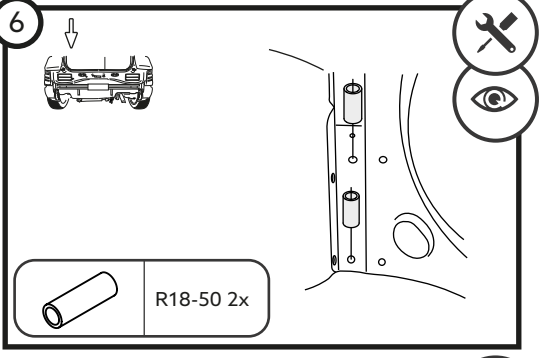

Location
Vlachy 142, 032 13 Vlachy

Phone
+ 421 44 55 93 434

Website
www.galia.sk

Email
galia@galia.sk

Location
Vlachy 142, 032 13 Vlachy

Phone
+ 421 44 55 93 434

Website
www.galia.sk

Email
galia@galia.sk