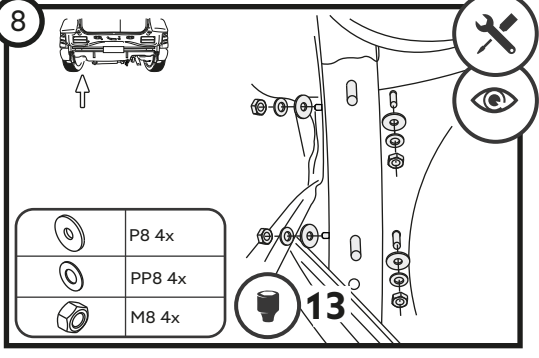

Location
Vlachy 142, 032 13 Vlachy

Phone
+ 421 44 55 93 434

Website
www.galia.sk

Email
galia@galia.sk

Location
Vlachy 142, 032 13 Vlachy

Phone
+ 421 44 55 93 434

Website
www.galia.sk

Email
galia@galia.sk