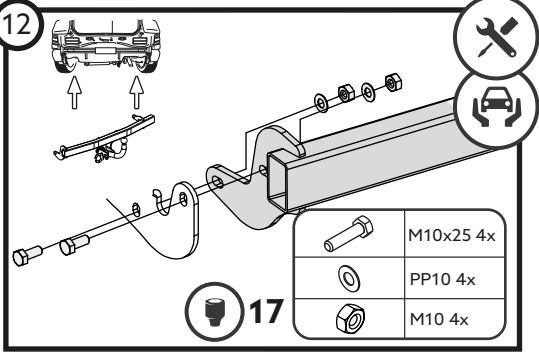

Location
Vlachy 142, 032 13 Vlachy

Phone
+ 421 44 55 93 434

Website
www.galia.sk

Email
galia@galia.sk

Location
Vlachy 142, 032 13 Vlachy

Phone
+ 421 44 55 93 434

Website
www.galia.sk

Email
galia@galia.sk