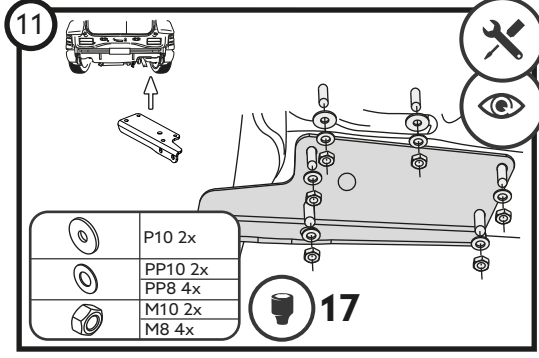

Location
Vlachy 142, 032 13 Vlachy

Phone
+ 421 44 55 93 434

Website
www.galia.sk

Email
galia@galia.sk

Location
Vlachy 142, 032 13 Vlachy

Phone
+ 421 44 55 93 434

Website
www.galia.sk

Email
galia@galia.sk