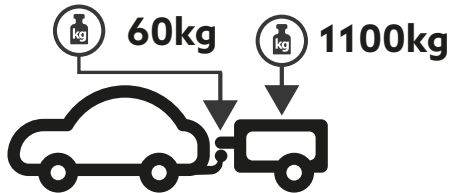

SUZUKI Splash htb.
SUZUKI Swift 3dv., 5dv.
OPEL Agila htb.

2008 -
2005 - 2010
2008 -

SUZUKI
Splash

OPEL
Agila

SUZUKI
Swift

E27

55R-01 0049 00

$$D = \frac{\text{MAX kg} \times \text{MAX kg}}{\text{MAX kg} + \text{MAX kg}} \times 0,00981$$