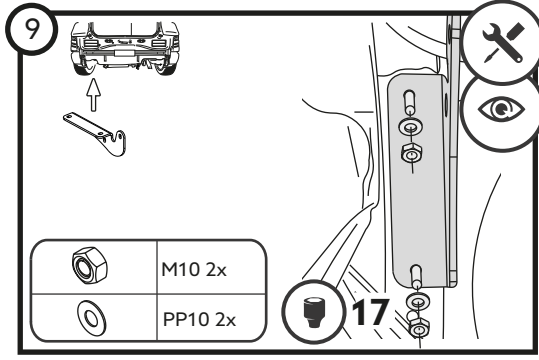

Location
Vlachy 142, 032 13 Vlachy

Phone
+ 421 44 55 93 434

Website
www.galia.sk

Email
galia@galia.sk

Location
Vlachy 142, 032 13 Vlachy

Phone
+ 421 44 55 93 434

Website
www.galia.sk

Email
galia@galia.sk