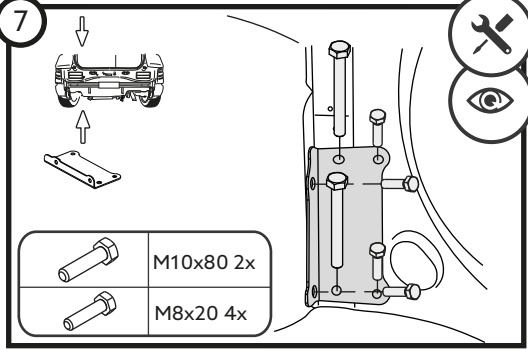

Location
Vlachy 142, 032 13 Vlachy

Phone
+ 421 44 55 93 434

Website
www.galia.sk

Email
galia@galia.sk

Location
Vlachy 142, 032 13 Vlachy

Phone
+ 421 44 55 93 434

Website
www.galia.sk

Email
galia@galia.sk