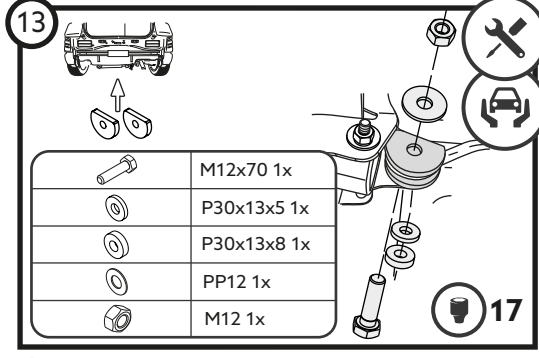

Location
Vlachy 142, 032 13 Vlachy

Phone
+ 421 44 55 93 434

Website
www.galia.sk

Email
galia@galia.sk

Location
Vlachy 142, 032 13 Vlachy

Phone
+ 421 44 55 93 434

Website
www.galia.sk

Email
galia@galia.sk