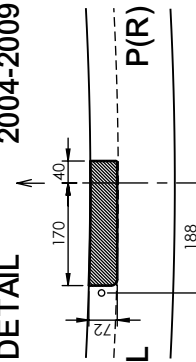

$$D = 9 \text{ kN}$$

- M8x40 - 1x
- M10x35 - 4x
- M12x30 - 2x
- M12x70 - 2x (A)
- M12x90 - 2x (I)
- M12x19 - 4x (C)
- SMB - 1x
- M10 - 2x
- M12 - 4x (A, I)
- M12 - 2x (C)
- P8 - 1x
- PP10 - 4x
- PP12 - 4x (A, I)
- PP12 - 6x (C)
- P10 - 4x
- PR14 - 1x

DETAIL 2004-2009